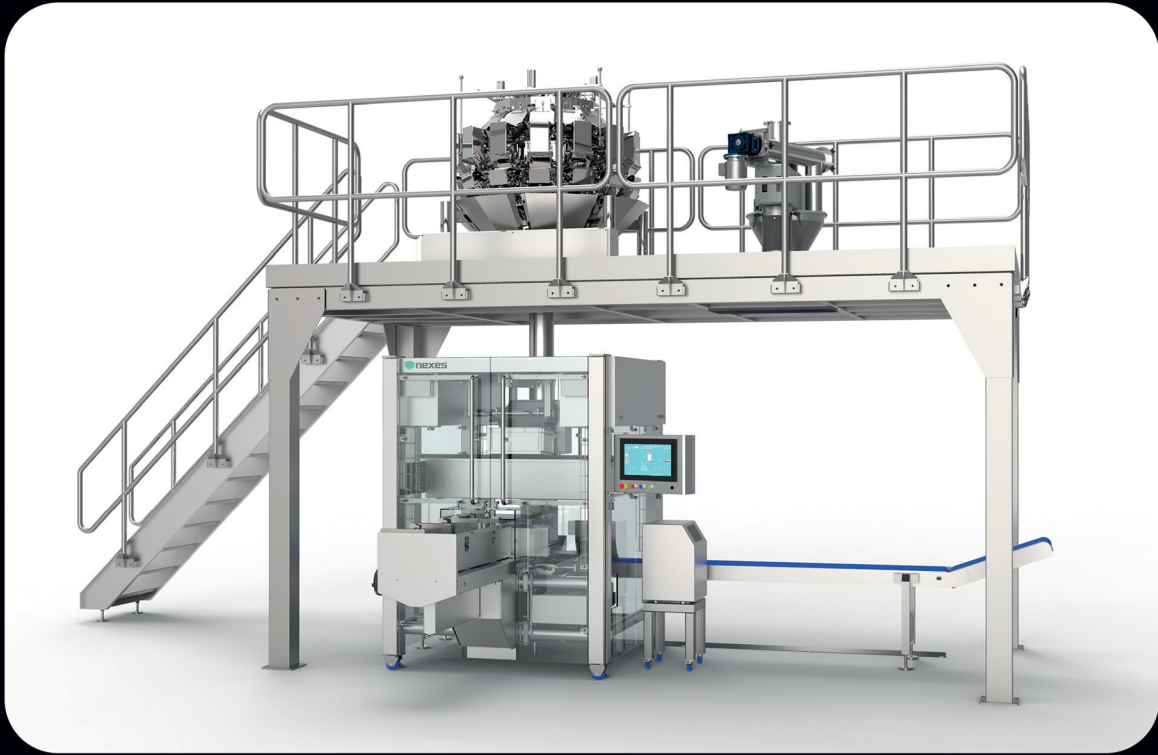

## Revolutionary fast change, high-speed Pouch Filler for Premade Pouch

Easy operation

Compact footprint

Instant format changeovers

Hygienic design

High-capacity magazine

Low maintenance

Recycle-Ready materials

## 3 machine models for every need

Flexibility in formats  
and pouch styles  
within a compact footprint

		Pouch Dimensions	Mechanical Speed
<b>Simplex</b>	Min.	100x150 mm 4" x 6"	Up to 60 PPM
	Max.	280x400 mm 11" x 16"	

### Simplex

From small to big pouches  
on the same platform

		Pouch Dimensions	Mechanical Speed
<b>Large</b>	Min.	100x150 mm 4" x 6"	Up to 50 PPM
	Max.	340x620 mm 13.5" x 24.5"	

### Large

High output,  
same flexibility

		Pouch Dimensions	Mechanical Speed
<b>Duplex</b>	Min.	100x150 mm 4" x 6"	Up to 100 PPM
	Max.	240x400 mm 9.5" x 16"	